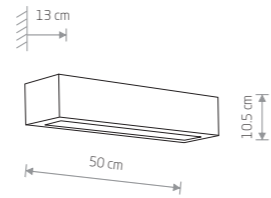

GIPSY M

gypsum, glass

2207

2xE27, max 60W