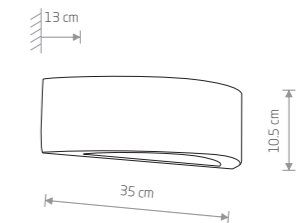

GIPSY S

gypsum, glass

2410

1xE27, max 60W