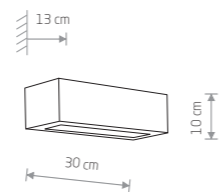

GIPSY S

gypsum, glass

2206

1xE27, max 60W