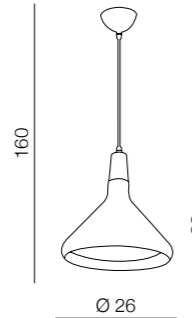

1 ANODISED STEEL

2 ANODISED COPPER

3 ANODISED GOLD

Ida S

- 1 AZ1673 (anodised steel)
- 2 AZ1674 (anodised copper)

1x E27 MAX 60W
metal/wood

Ida M

- 1 AZ1669 (anodised steel)
- 2 AZ1670 (anodised copper)
- 3 AZ1672 (anodised gold)

1x E27 MAX 60W
metal/wood

Ida L

- 1 AZ1665 (anodised steel)
- 2 AZ1666 (anodised copper)
- 3 AZ1668 (anodised gold)

1x E27 MAX 60W
metal/wood

Ida mix

- 1 AZ1878 (anodised ST)
- 2 AZ1881 (anodised COP)
- 3 AZ1880 (anodised GO)