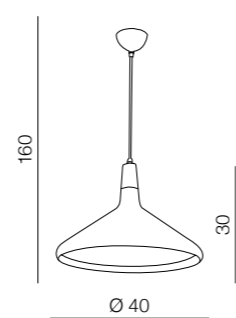

1 ANODISED STEEL

2 ANODISED COPPER

3 ANODISED GOLD

Ida S

- 1 AZ1673 (anodised steel)
- 2 AZ1674 (anodised copper)

1x E27 MAX 60W
metal/wood

Ida M

- 1 AZ1669 (anodised steel)
- 2 AZ1670 (anodised copper)
- 3 AZ1672 (anodised gold)

1x E27 MAX 60W
metal/wood

Ida L

- 1 AZ1665 (anodised steel)
- 2 AZ1666 (anodised copper)
- 3 AZ1668 (anodised gold)

1x E27 MAX 60W
metal/wood

Ida mix

- 1 AZ1878 (anodised ST)
- 2 AZ1881 (anodised COP)
- 3 AZ1880 (anodised GO)