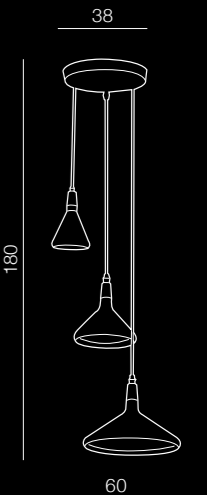

1 ANODISED STEEL

2 ANODISED COPPER

3 ANODISED GOLD

Ida S

- 1 AZ1673 (anodised steel)
- 2 AZ1674 (anodised copper)

1x E27 MAX 60W
metal/wood

Ida M

- 1 AZ1669 (anodised steel)
- 2 AZ1670 (anodised copper)
- 3 AZ1672 (anodised gold)

1x E27 MAX 60W
metal/wood

Ida L

- 1 AZ1665 (anodised steel)
- 2 AZ1666 (anodised copper)
- 3 AZ1668 (anodised gold)

1x E27 MAX 60W
metal/wood

Ida mix

- 1 AZ1878 (anodised ST)
- 2 AZ1881 (anodised COP)
- 3 AZ1880 (anodised GO)