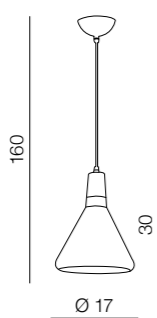

1 ANODISED STEEL

2 ANODISED COPPER

3 ANODISED GOLD

Ida S

- 1 AZ1673 (anodised steel)
- 2 AZ1674 (anodised copper)

1x E27 MAX 60W
metal/wood

Ida M

- 1 AZ1669 (anodised steel)
- 2 AZ1670 (anodised copper)
- 3 AZ1672 (anodised gold)

1x E27 MAX 60W
metal/wood

Ida L

- 1 AZ1665 (anodised steel)
- 2 AZ1666 (anodised copper)
- 3 AZ1668 (anodised gold)

1x E27 MAX 60W
metal/wood

Ida mix

- 1 AZ1878 (anodised ST)
- 2 AZ1881 (anodised COP)
- 3 AZ1880 (anodised GO)