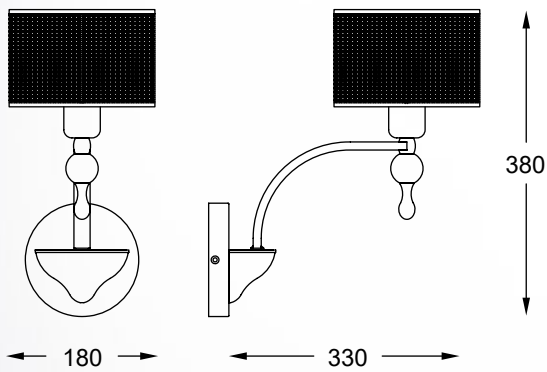

**JEWELLERY**  
 Pendant lamp  
**P1550-05A-F4B3**  
 5x E27 MAX 60W  
 metal chrome base,  
 metal net shade, glass

**JEWELLERY**  
 Wall lamp  
**W1550-01A-F4B3**  
 1x E27 MAX 60W  
 metal chrome base,  
 metal net shade, glass