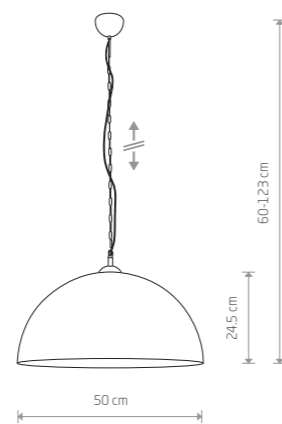

HEMISPHERE RUST L 6368

HEMISPHERE RUST S  
painted steel

■ 6367

⦿ 1xE27, max 60W

HEMISPHERE RUST L  
painted steel

■ 6368

⦿ 1xE27, max 60W

HEMISPHERE RUST L 6368