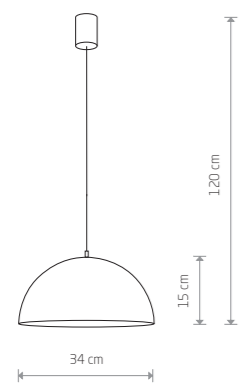

HEMISPHERE RUST L 6368

HEMISPHERE RUST S  
painted steel

■ 6367

⦿ 1xE27, max 60W

HEMISPHERE RUST L  
painted steel

■ 6368

⦿ 1xE27, max 60W

HEMISPHERE RUST L 6368