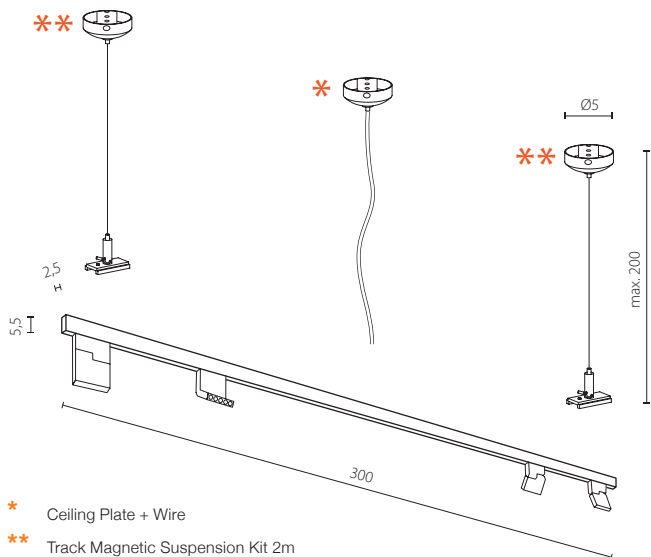

52M3031BK-AZ4822
track magnetic 3m, 3000K, black

52M3031WH-AZ4823
track magnetic 3m, 3000K, white

TRACK MAGNETIC SET 3M 3000K

LED integrated

voltage: 48V	LED 156W 8722lm 3000K
IP20	LED
technical specification	installation: Track Magnetic
	pendant with AZ4828 or AZ4829

COLOUR / NEW INDEX NO.

- 3000K BLACK (BK) **AZ4822** (52M3031BK)
- 3000K WHITE (BK) **AZ4823** (52M3031WH)

Set specification:

AZ4822= AZ4644 + AZ4673 + AZ4652 + 2 X AZ4604 + AZ4611 + 4 X AZ4621
 AZ4823= AZ4645 + AZ4674 + AZ4653 + 2 X AZ4605 + AZ4612 + 4 X AZ4522

ALDO TRACK MAGNETIC 12W POINTS60 3000K BK

- * Ceiling Plate + Wire
- ** Track Magnetic Suspension Kit 2m

ALDO TRACK MAGNETIC 12W POINTS60 3000K WH