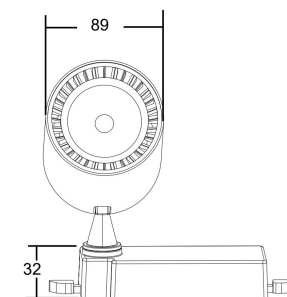

## Instruction

TR003-1-30W4K-W

MAX 26W  
2 800 Lumen

Model: TR003-1-30W4K-W  
Collection: Single phase track

Track light