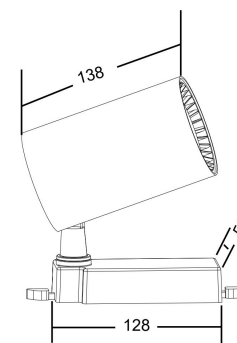

## Instruction

TR003-1-30W4K-W

MAX 26W  
2 800 Lumen

Model: TR003-1-30W4K-W  
Collection: Single phase track

Track light