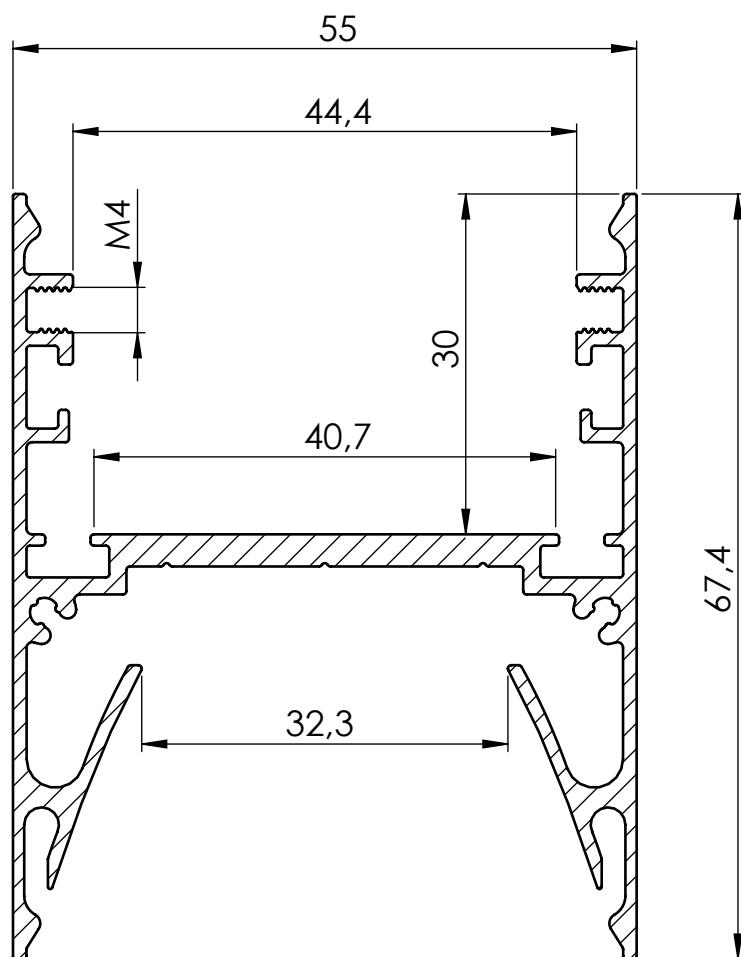

DOUBLE POWER LINE 55mm

PRODUCT CODE: AL-DPL55

DESCRIPTION: PL55 DOUBLE, anodized aluminum LED profile

WEIGHT: 1.17 kg/m

UNITS: millimeters

SCALE: 3:2

SHEET SIZE: A4

LEDs-ON