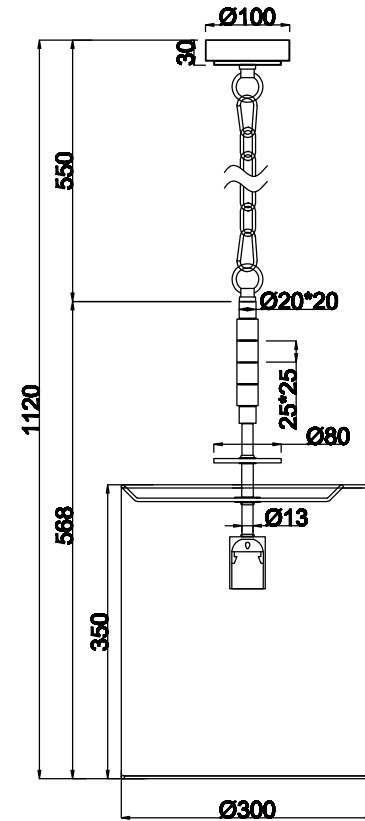

Instruction

MOD066PL-01CH

1 x E27 (60W)

Recommended to use with LED bulbs

Model: MOD066PL-01CH
Collection: Modern
Series: Torony

Pendant Lamps