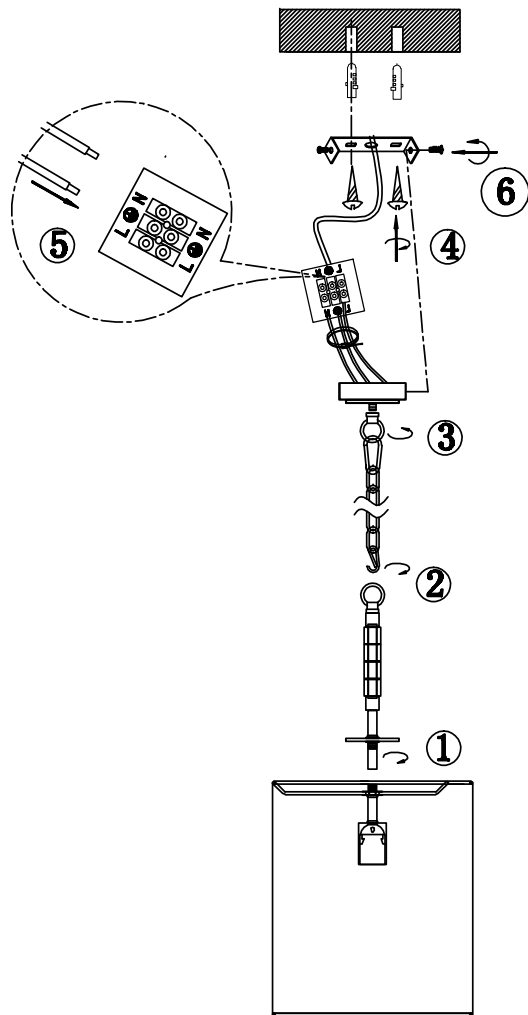

Instruction

MOD066PL-01CH

1 x E27 (60W)

Recommended to use with LED bulbs

Model: MOD066PL-01CH
Collection: Modern
Series: Torony

Pendant Lamps