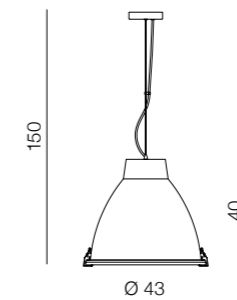

Bismarck

196

Bismarck

- 1 AZ1575 (concrete)
- 2 AZ1576 (white)

1x E27 60W metal
*accessories not included

1 CONCRETE

2 PATINA WHITE

Bismarck + glass*

code for Bismarck's glass:
AZ1607 (only glass)

Bismarck + grill*

code for Bismarck's grill:
AZ1608 (only grill)

Tyrian

197

1 CONCRETE

2 WHITE

3 BLACK