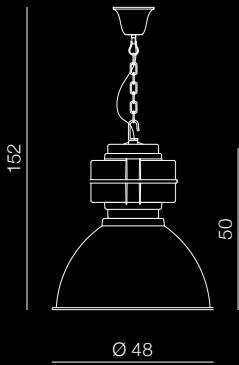

Bismarck

196

Bismarck

- 1 AZ1575 (concrete)
- 2 AZ1576 (white)

1x E27 60W metal
*accessories not included

1 CONCRETE

2 PATINA WHITE

Bismarck + glass*

code for Bismarck's glass:
AZ1607 (only glass)

Bismarck + grill*

code for Bismarck's grill:
AZ1608 (only grill)

Tyrian

197

1 CONCRETE

2 WHITE

3 BLACK