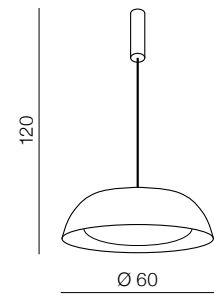

LED
Lenox Top 60
AZ3146
 (black/copper)
 LED 40W 3280lm 3000K
 aluminium/acrylic

LED
Lenox Pendant 60
AZ3148
 (black/copper)
 LED 40W 3280lm 3000K
 aluminium/acrylic

Mia
1 AZ2387 (brown)
2 AZ2388 (white)
3 AZ2389 (black)
4 AZ2390 (grey)
 E27 1x MAX 60W
 metal