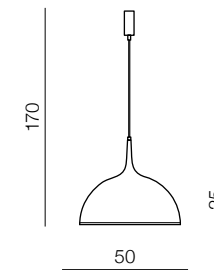

LED
Lenox Top 60
AZ3146
 (black/copper)
 LED 40W 3280lm 3000K
 aluminium/acrylic

LED
Lenox Pendant 60
AZ3148
 (black/copper)
 LED 40W 3280lm 3000K
 aluminium/acrylic

Mia
1 AZ2387 (brown)
2 AZ2388 (white)
3 AZ2389 (black)
4 AZ2390 (grey)
 E27 1x MAX 60W
 metal

1 BROWN

2 WHITE

3 BLACK

4 GREY