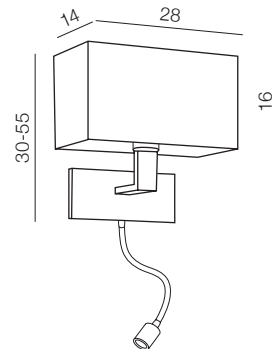

Martens

314

1 WHITE

2 BLACK

Martens Wall

- 1 AZ1525 (white)
- 2 AZ1556 (black)

E27 1x Max 60W
metal/ fabric

Martens Wall LED

- 1 AZ1526 (white)
- 2 AZ1558 (black)

E27 1x Max 60W / LED 1x Max 1W 84 LM
bulb integrated - metal/ fabric