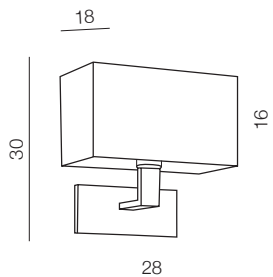

Martens

314

1 WHITE

2 BLACK

Martens Wall

- 1 AZ1525 (white)
- 2 AZ1556 (black)

E27 1x Max 60W
metal/ fabric

Martens Wall LED