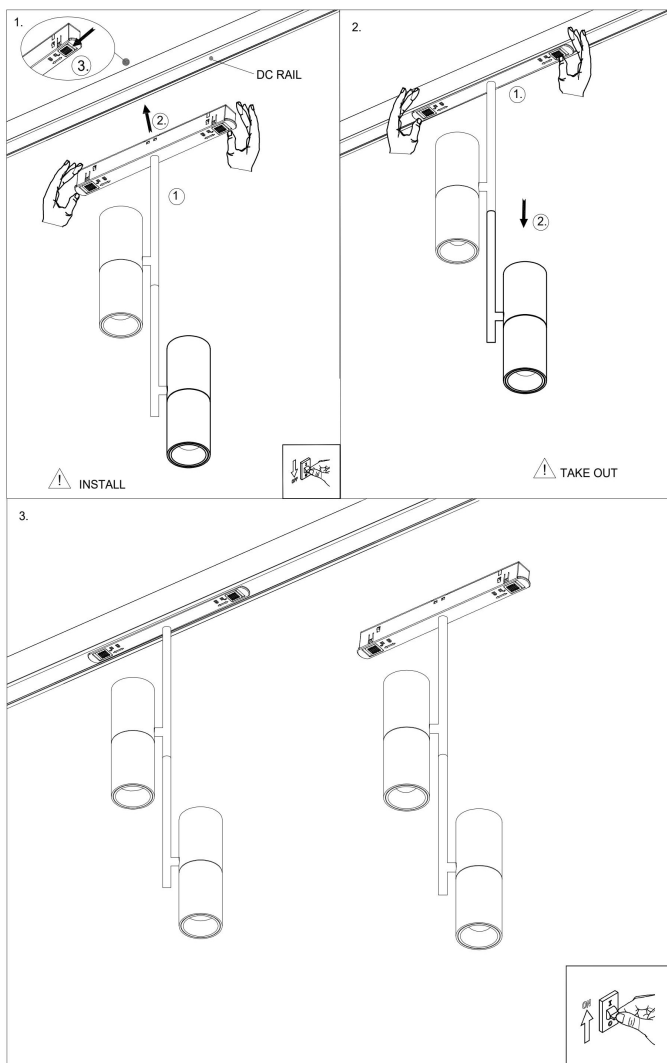

Instruction

TR005-2-2X12W3K-BBS

MAX 24W
1 517 Lumen

Model: TR005-2-2X12W3K-
Collection: Magnetic track system

Elti Duo
Track light