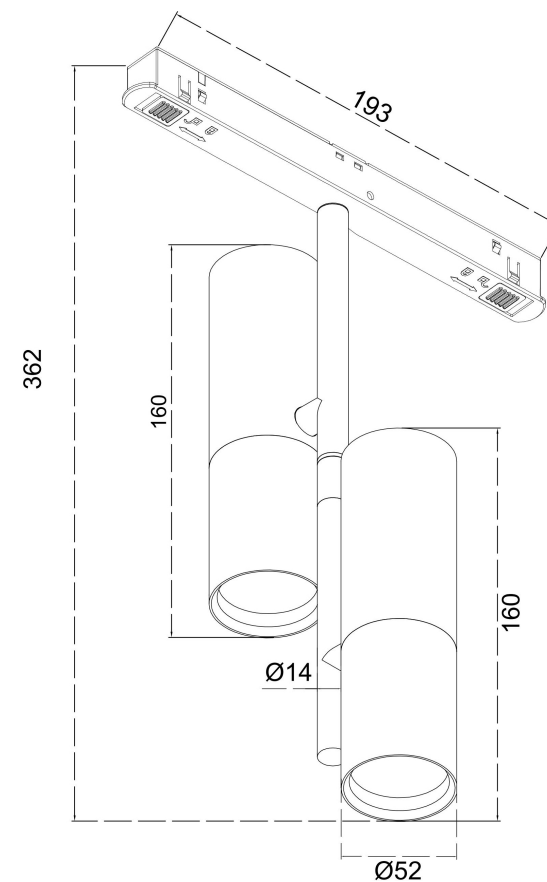

Instruction

TR005-2-2X12W3K-BBS

MAX 24W
1 517 Lumen

Model: TR005-2-2X12W3K-
Collection: Magnetic track system

Elti Duo
Track light