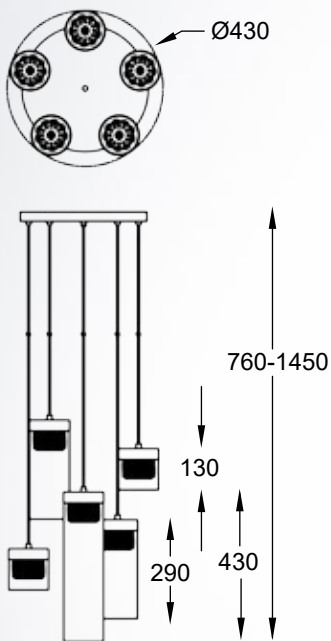

GEM
Pendant lamp
P0389-03D-0FD2
3xG9 28W
antique bronze metal body,
cognac crystals, transparent
glass shade

GEM
Pendant lamp
P0389-03D-F4AC
3xG9 28W
metal chrome body, transparent
crystals, transparent glass shade

GEM
Pendant lamp
P0389-03D-F7AC
3xG9 28W
french gold metal body,
transparent crystals, transparent
glass shade

GEM
Pendant lamp
P0389-05D-F4AC
5xG9 28W
metal chrome body,
transparent crystals,
transparent glass shade

GEM
Pendant lamp
P0389-05D-F7AC
5xG9 28W
french gold metal body,
transparent crystals, transparent
glass shade