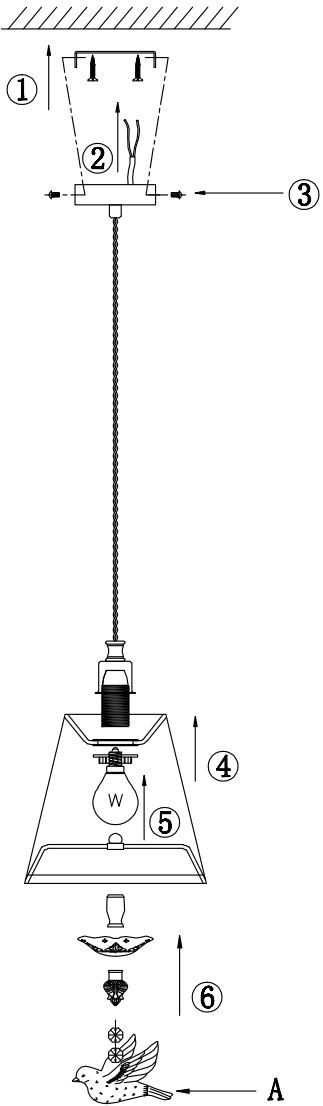

Instruction

Collection: Elegant
Series: Passarinho
Model: ARM001-22-W
Ceiling

A=1

1 x E14 (40w)

MAYTONI
DECORATIVE LIGHTING

www.maytoni.de