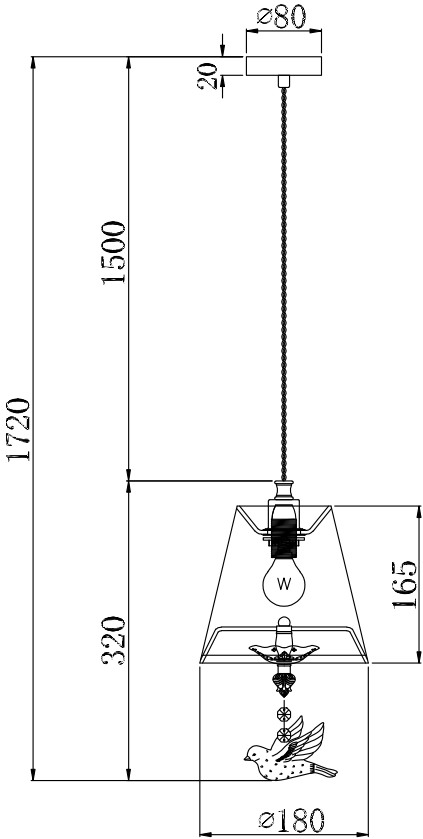

Instruction

Collection: Elegant
Series: Passarinho
Model: ARM001-22-W
Ceiling

A=1

1 x E14 (40w)

MAYTONI
DECORATIVE LIGHTING

www.maytoni.de