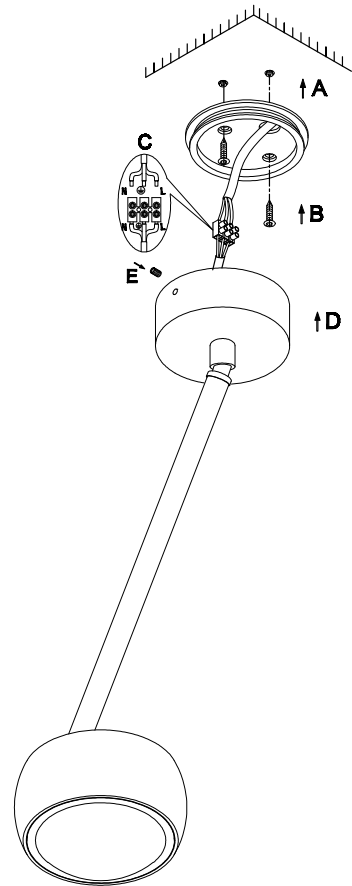

# Instruction

MOD072CL-L8B3K

MAX 8W  
750 Lumen

Model: MOD072CL-L8B3K  
Collection: Technical  
Series: Lens

Ceiling Lamps