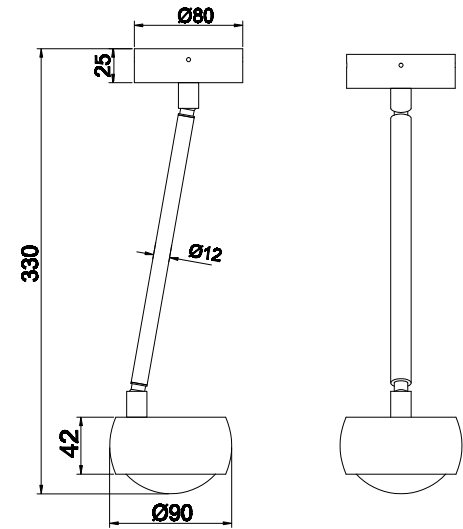

# Instruction

MOD072CL-L8B3K

MAX 8W  
750 Lumen

Model: MOD072CL-L8B3K  
Collection: Technical  
Series: Lens

Ceiling Lamps