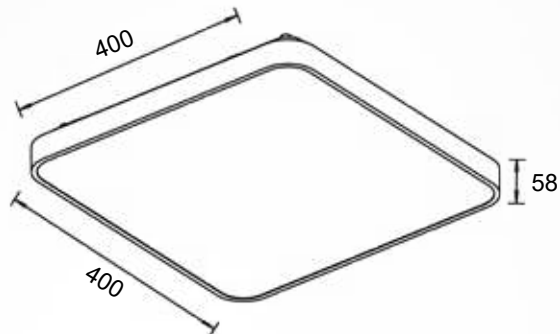

SIERRA
Ceiling lamp
12100005-SL
1xLED 60W 3900LM 4000K
chrome brushed aluminium body
acrylic shade

SIERRA
Ceiling lamp
12100005-GD
1xLED 60W 3600LM 4000K
gold brushed aluminium body
acrylic shade