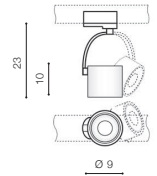

BROSS ARM TRACK

Track 3 Line

BROSS ARM TRACK

bulb not included

voltage: 230V	LED GU10 1xMax 35W
IP20	
	installation place: Track Electric 3 Line

COLOUR / NEW INDEX NO.

- WHITE (WH) **AZ3500**
- BLACK (BK) **AZ3501**

AZZARDO PATENT EU

TILT 90° ROTATION 360°

* - EXPLANATION SHORTCUT PAGE 2 (E)