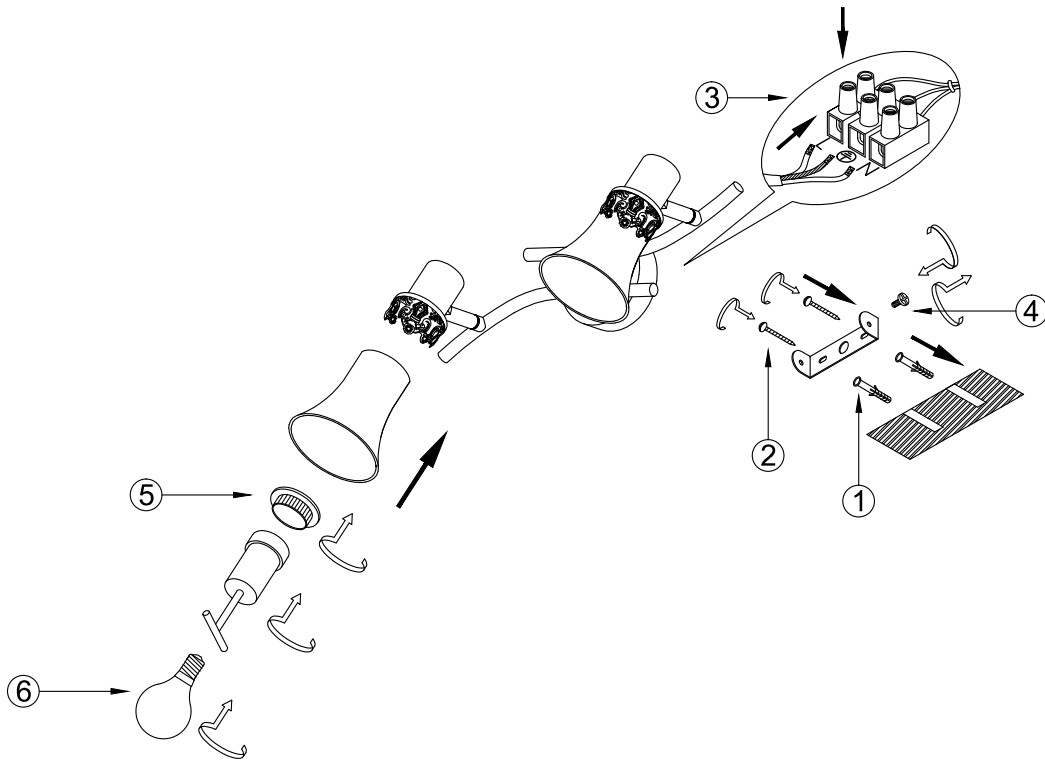

FREYA
TRADITION OF QUALITY

Instruction

FR7002WL-02WG

2 x E14 (40W)

Model: FR7002WL-02WG
Series: Susana

Wall Lamps