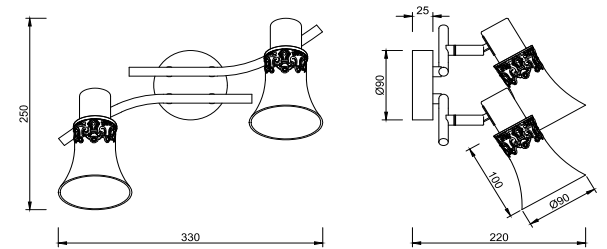

FREYA
TRADITION OF QUALITY

Instruction

FR7002WL-02WG

2 x E14 (40W)

Model: FR7002WL-02WG
Series: Susana

Wall Lamps