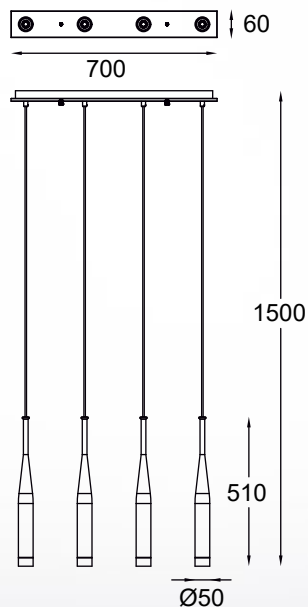

CONTE new
 Pendant lamp
MD1998B-4GL
 4xG9 MAX 40W
 aluminium brushed gold
 canopy, black aluminium body,
 brushed gold aluminium and
 white glass shade

CONTE new
 Pendant lamp
MD1998B-4BL
 4xG9 MAX 40W
 aluminium black canopy, black
 aluminium body,
 black aluminium and white
 glass shade