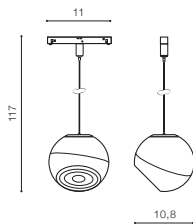

specification

LED 12W 1200lm 3000K

LED

installation: Track Magnetic – 52 or 27

beam angle: 60°

COLOUR / NEW INDEX NO.

WHITE (WH) **AZ4637**

BLACK (BK) **AZ4636**

TILT 60°