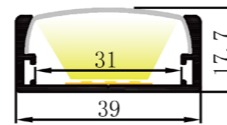

LR3916

Modules for connection
DIY length

Silver
 Black
 White

Material: AL6063-T5
Surface: Anodized/ Painting
PC cover: Diffuser /Transparent /Opal
Lighting source width: 30 mm
Available lengths: 0.5-3m
Application: Commercial lighting / Indoor lighting
 Artistic design/ Creative design