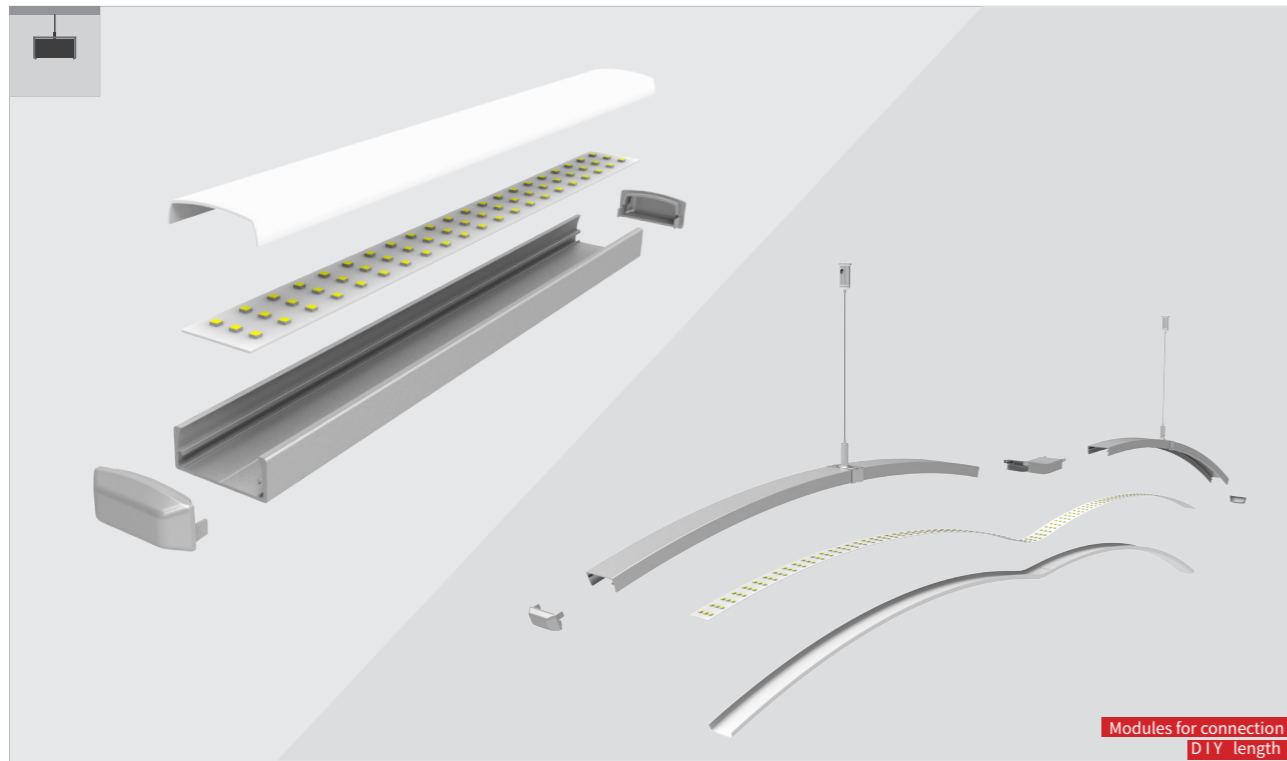

LR3916

Modules for connection
DIY length

Silver
 Black
 White

Material: AL6063-T5
Surface: Anodized/ Painting
PC cover: Diffuser /Transparent /Opal
Lighting source width: 30 mm
Available lengths: 0.5-3m
Application: Commercial lighting / Indoor lighting
 Artistic design/ Creative design

COVER **END CAP** **CLIP**

Trans: 39162
 Opal: 39163
 Diffuser: 39164

Hole: 39168
 W/O hole: 39169

39160

PENDANT **CONNECTOR**

6070H LR3916017 LR3916018

INSTALLATION

For LR3916