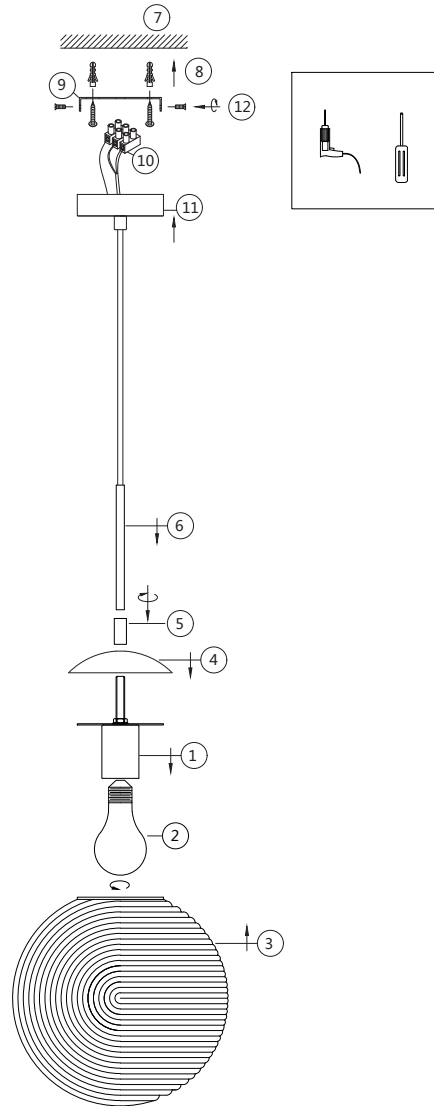

Instruction

P031PL-01CH

1 x E27 (60W)

Model: P031PL-01CH
Collection: Pendant
Series: Lumina

Pendant Lamps