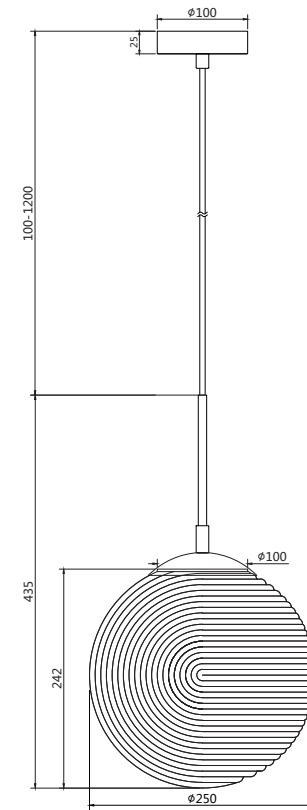

Instruction

P031PL-01CH

1 x E27 (60W)

Model: P031PL-01CH
Collection: Pendant
Series: Lumina

Pendant Lamps