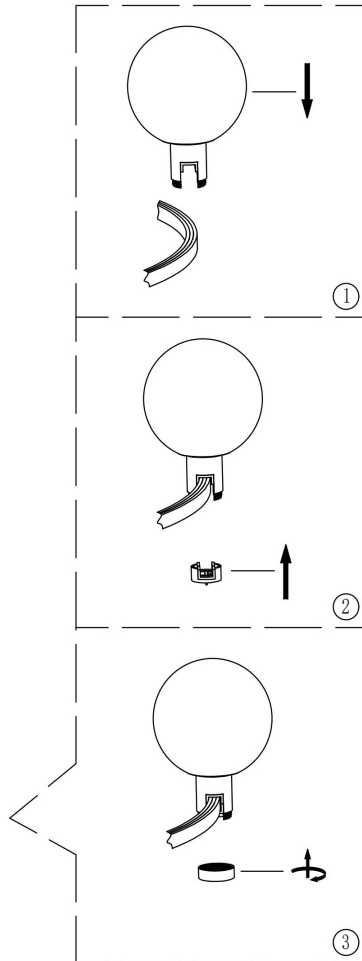

FREYA
TRADITION OF QUALITY

Instruction

FR6005LS-01G

1x 4W

Model: FR6005LS-01G

Collection: LED

Pendant Lamps