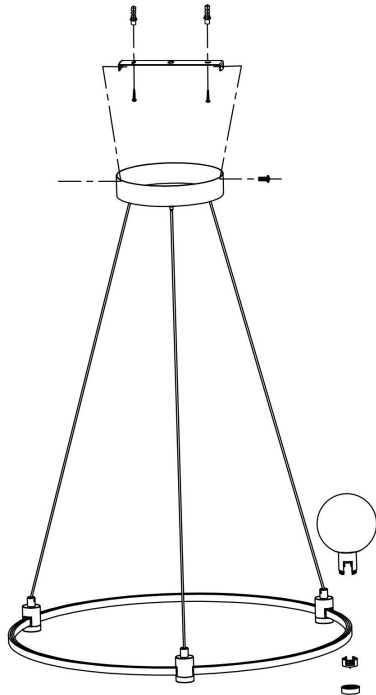

FREYA
TRADITION OF QUALITY

Instruction

FR6005LS-01G

1x 4W

Model: FR6005LS-01G

Collection: LED

Pendant Lamps