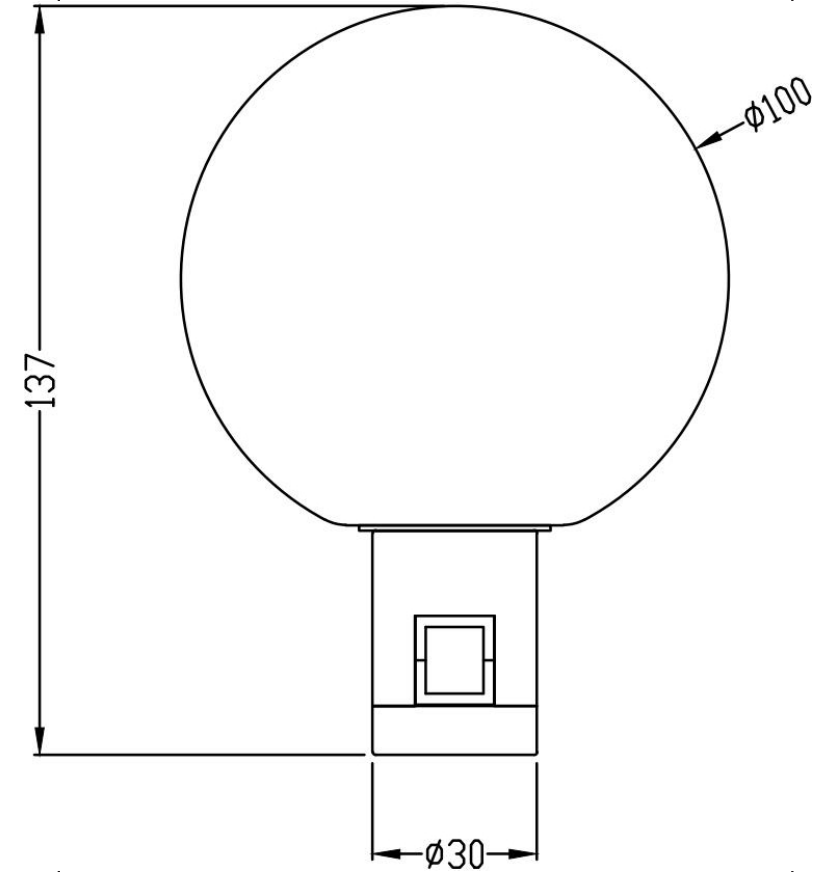

FREYA
TRADITION OF QUALITY

Instruction

FR6005LS-01G

1x 4W

Model: FR6005LS-01G

Collection: LED

Pendant Lamps