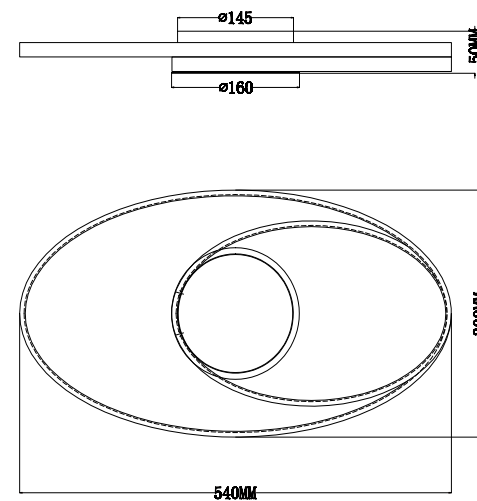

Instruction

FR6019CL-L44W

MAX 32W
3000 Lumen

Model: FR6019CL-L44W
Collection: LED
Series: Annik

Ceiling Lamps