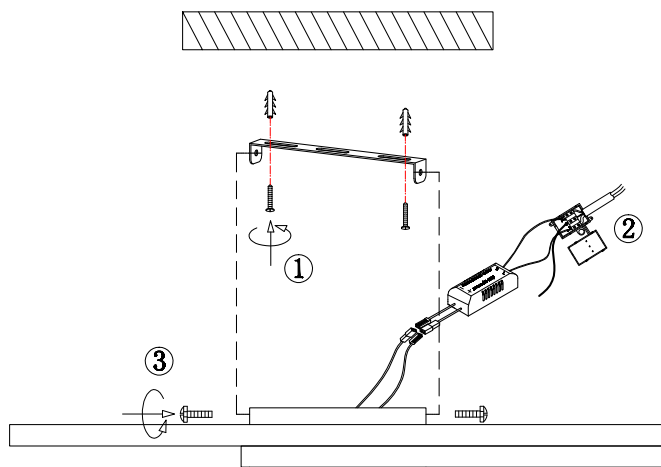

Instruction

FR6019CL-L44W

MAX 32W
3000 Lumen

Model: FR6019CL-L44W
Collection: LED
Series: Annik

Ceiling Lamps