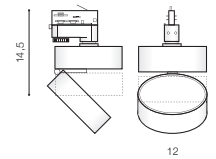

COLOUR / NEW INDEX NO.

- ☐ WHITE (WH) **AZ4548**
- ☒ BLACK (BK) **AZ4547**