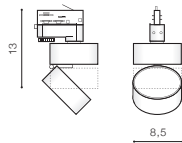

LED 12W 1000lm 4000K

installation: Track 3 Line

beam angle: 120°

COLOUR / NEW INDEX NO.

- 3000K WHITE (WH) **AZ4541**
- 3000K BLACK (BK) **AZ4542**
- 4000K WHITE (WH) **AZ4544**
- 4000K BLACK (BK) **AZ4543**

MONA TRACK 3 LINE 18W 3000K

LED integrated

voltage: 230V

IP20

technical
specification

LED 18W 1500lm 3000K

installation: Track 3 Line

beam angle: 120°